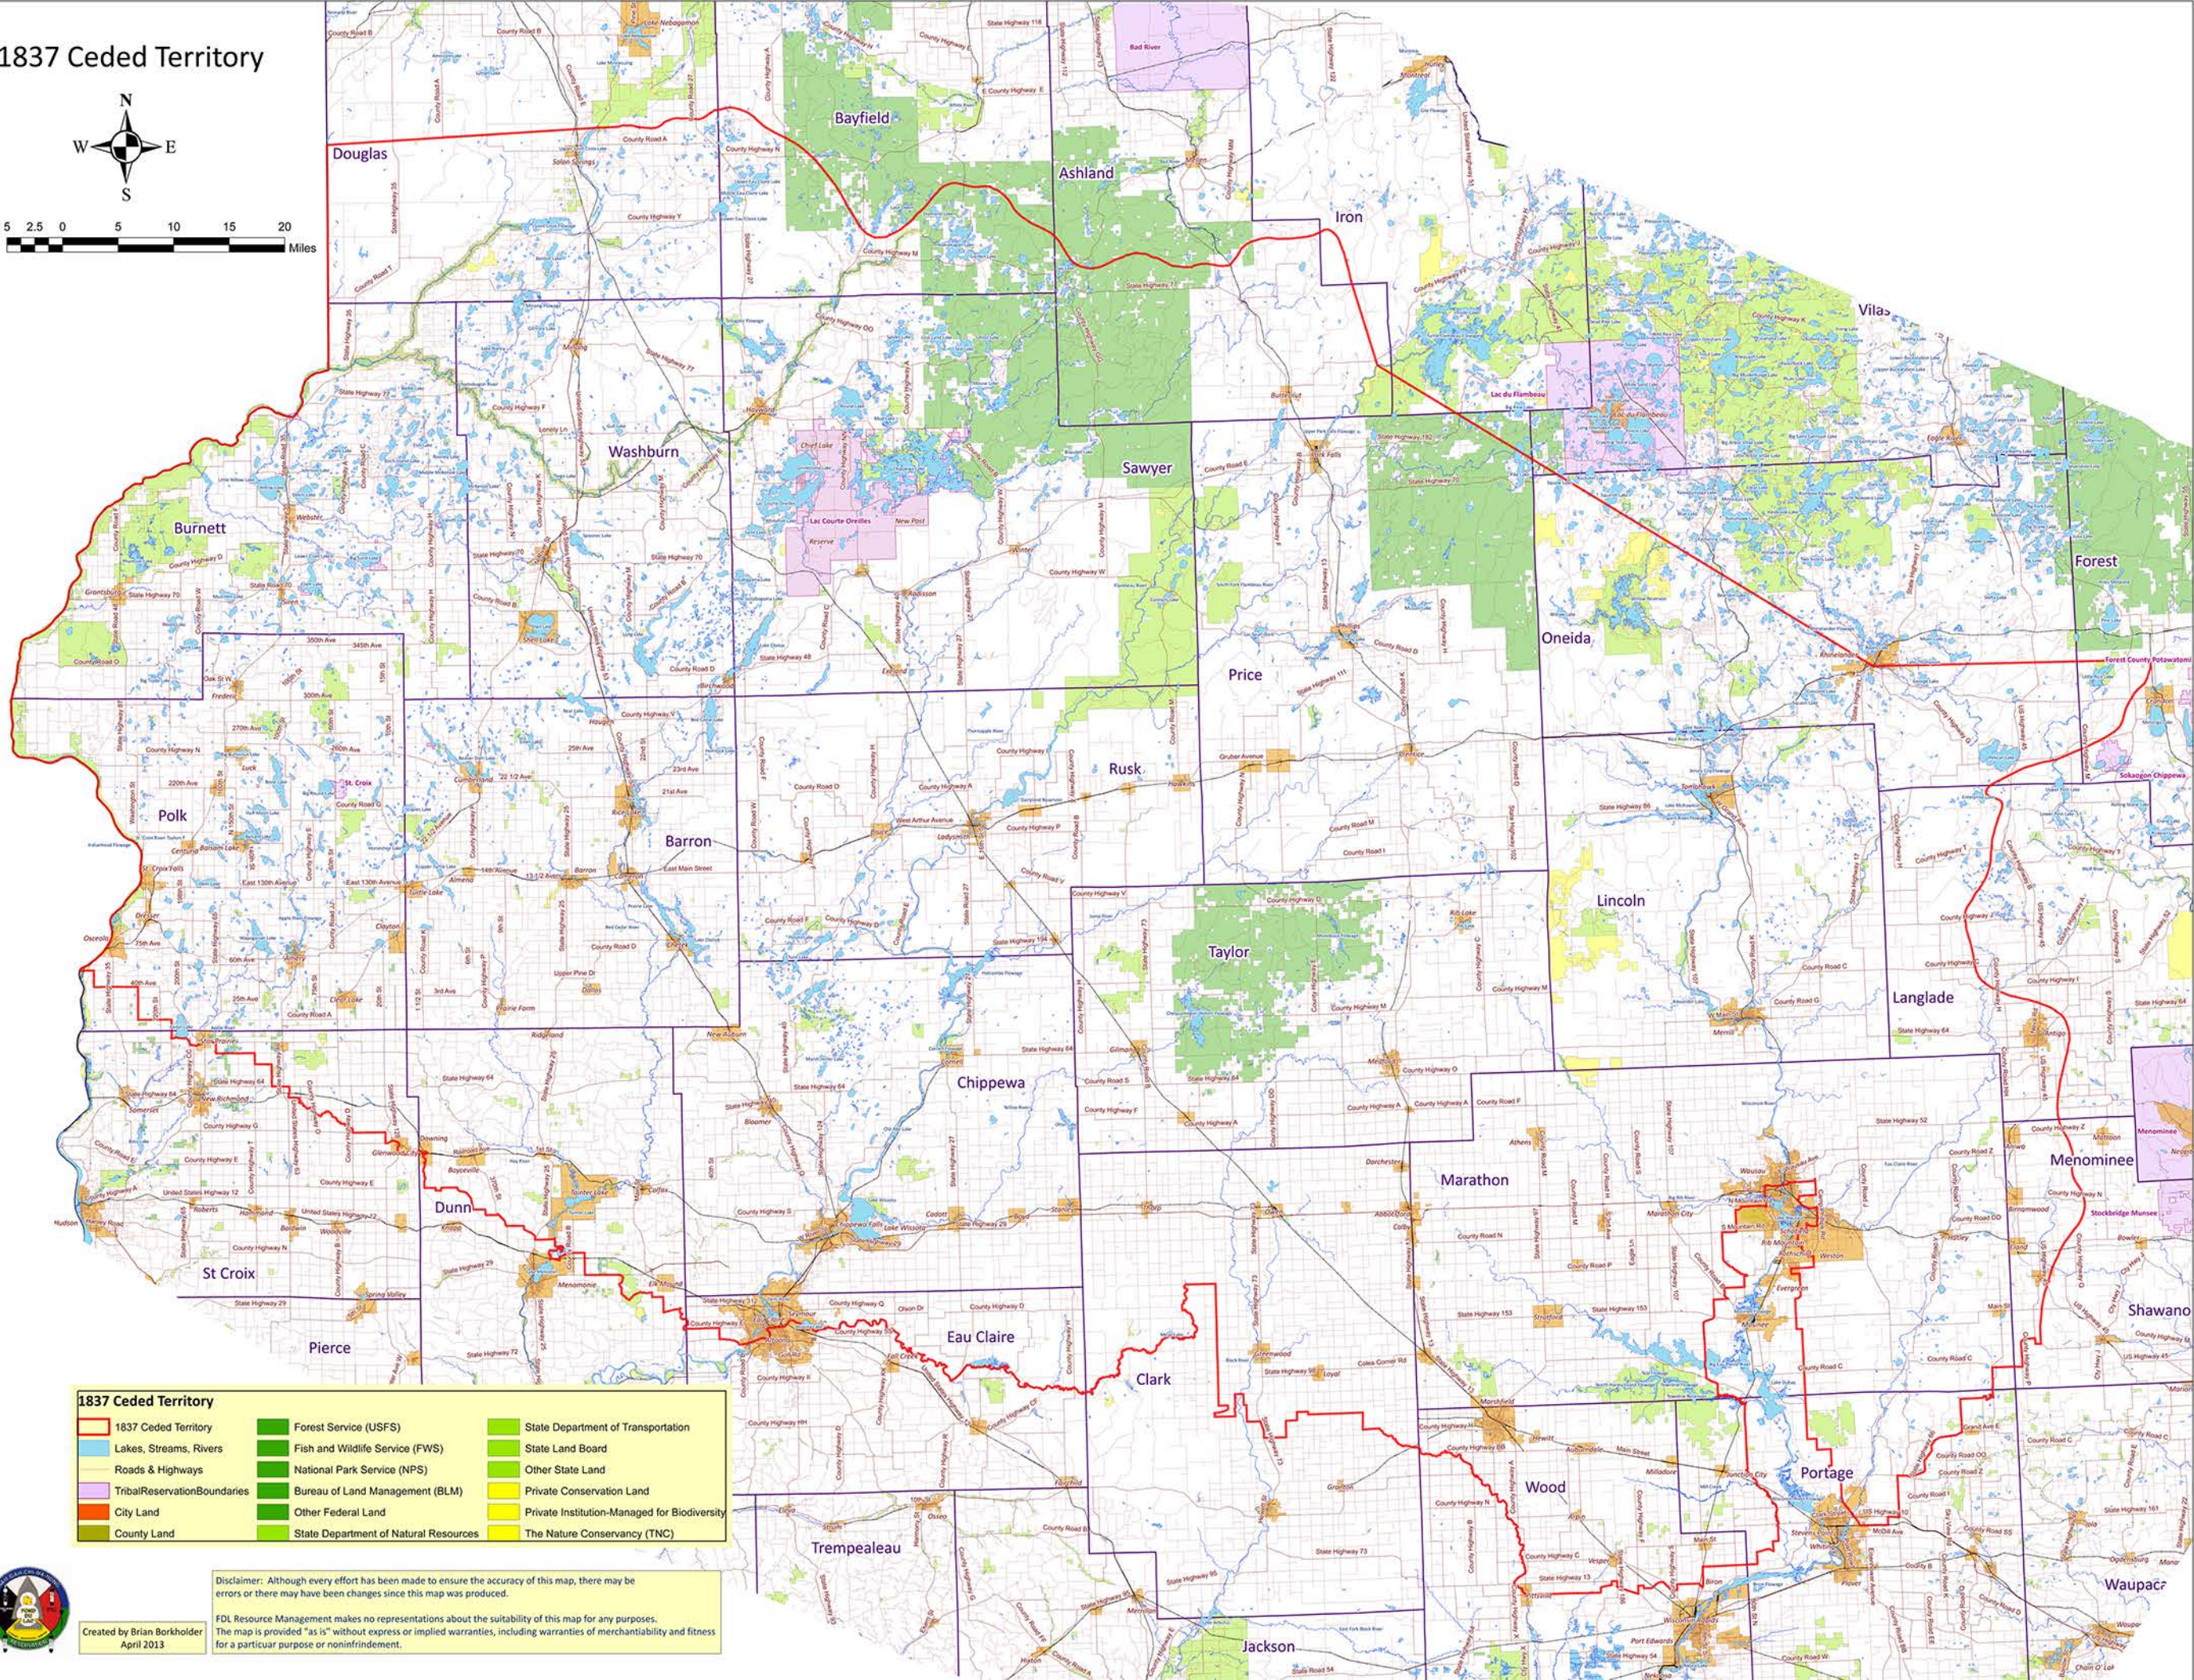

1837 Ceded Territory

1837 Ceded Territory

1837 Ceded Territory	Forest Service (USFS)	State Department of Transportation
Lakes, Streams, Rivers	Fish and Wildlife Service (FWS)	State Land Board
Roads & Highways	National Park Service (NPS)	Other State Land
Tribal Reservation Boundaries	Bureau of Land Management (BLM)	Private Conservation Land
City Land	Other Federal Land	Private Institution-Managed for Biodiversity
County Land	State Department of Natural Resources	The Nature Conservancy (TNC)

Disclaimer: Although every effort has been made to ensure the accuracy of this map, there may be errors or there may have been changes since this map was produced.

FDL Resource Management makes no representations about the suitability of this map for any purposes. The map is provided "as is" without express or implied warranties, including warranties of merchantability and fitness for a particular purpose or noninfringement.